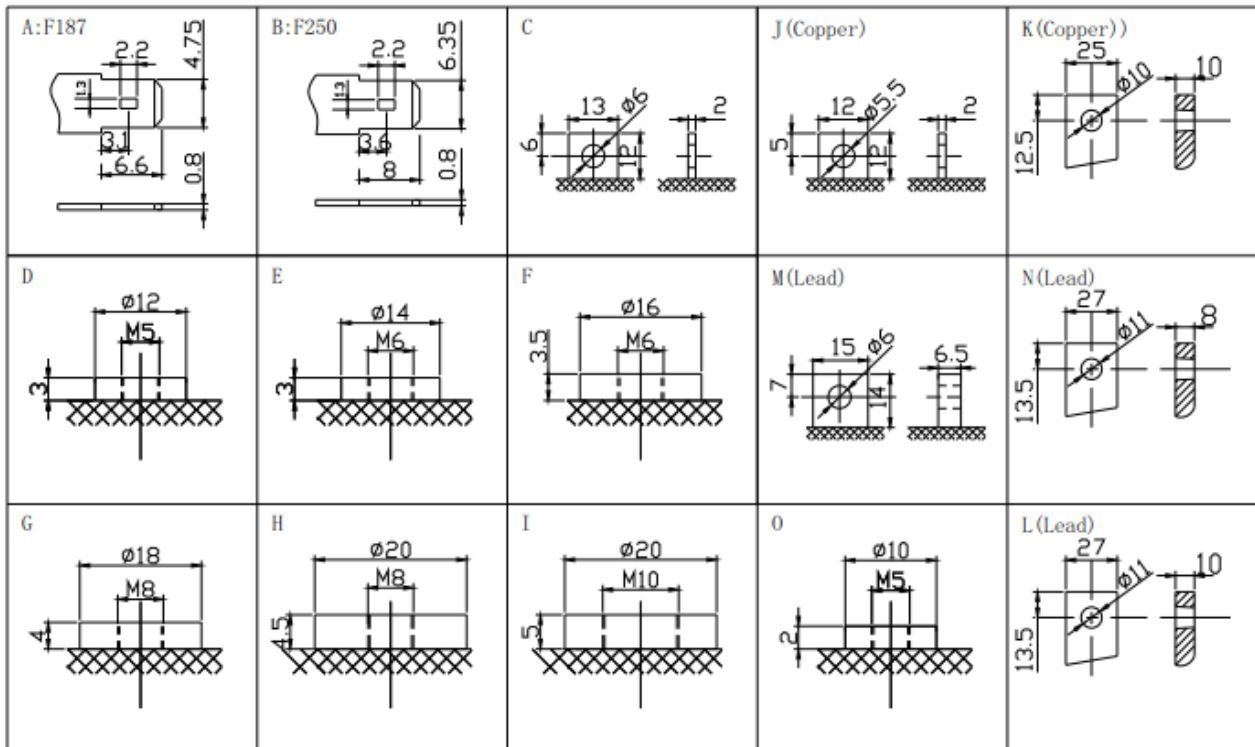

Terminal type:

Guangdong JiYi General Electric Co., Ltd

Overseas sales office Tel: +86-020-84869873

Fax: +86-020-34628335

Domestic sales office Tel: 020-34628335

Fax: 020-34628335

E-mail: ge@gerch.cn

GERCH®

HTTP: //WWW.GERCH.CN