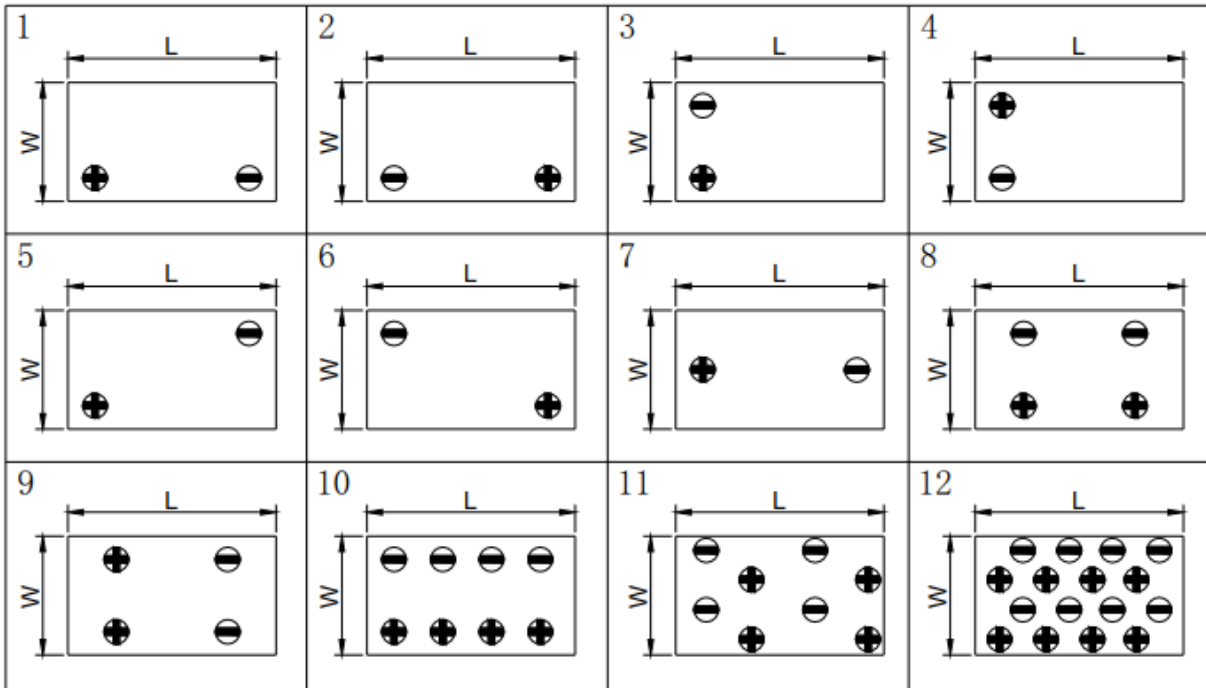

Layout

Terminal type:

Guangdong JiYi General Electric Co., Ltd

Overseas sales office Tel: +86-020-84869873

Fax: +86-020-34628335

Domestic sales office Tel: 020-34628335

Fax: 020-34628335

E-mail: ge@gerch.cn

GERCH®

HTTP: //WWW.GERCH.CN