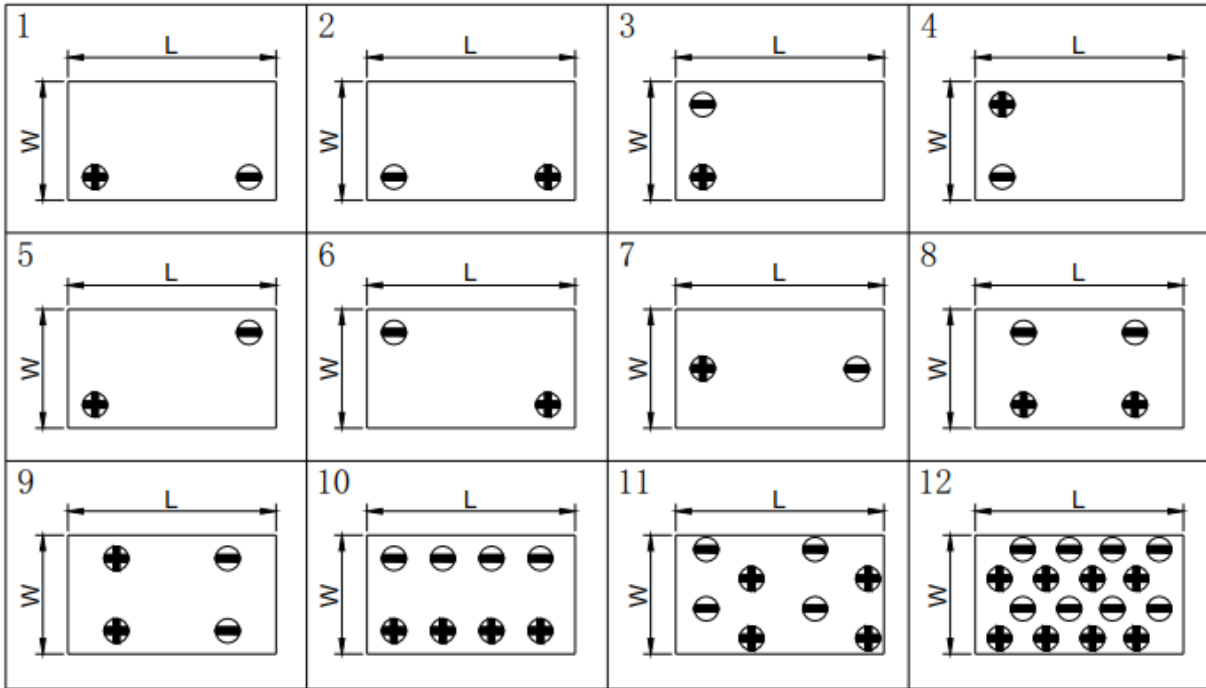

GE1200B-	2	1200	660	187	7.36	222	8.74	650	25.5	675	26.5	78.5	173.0	I	6
GE2500B-	2	2500	1375	491	19.3	351	13.8	343	13.5	383	15.0	155.	342.8	I	12

Layout: