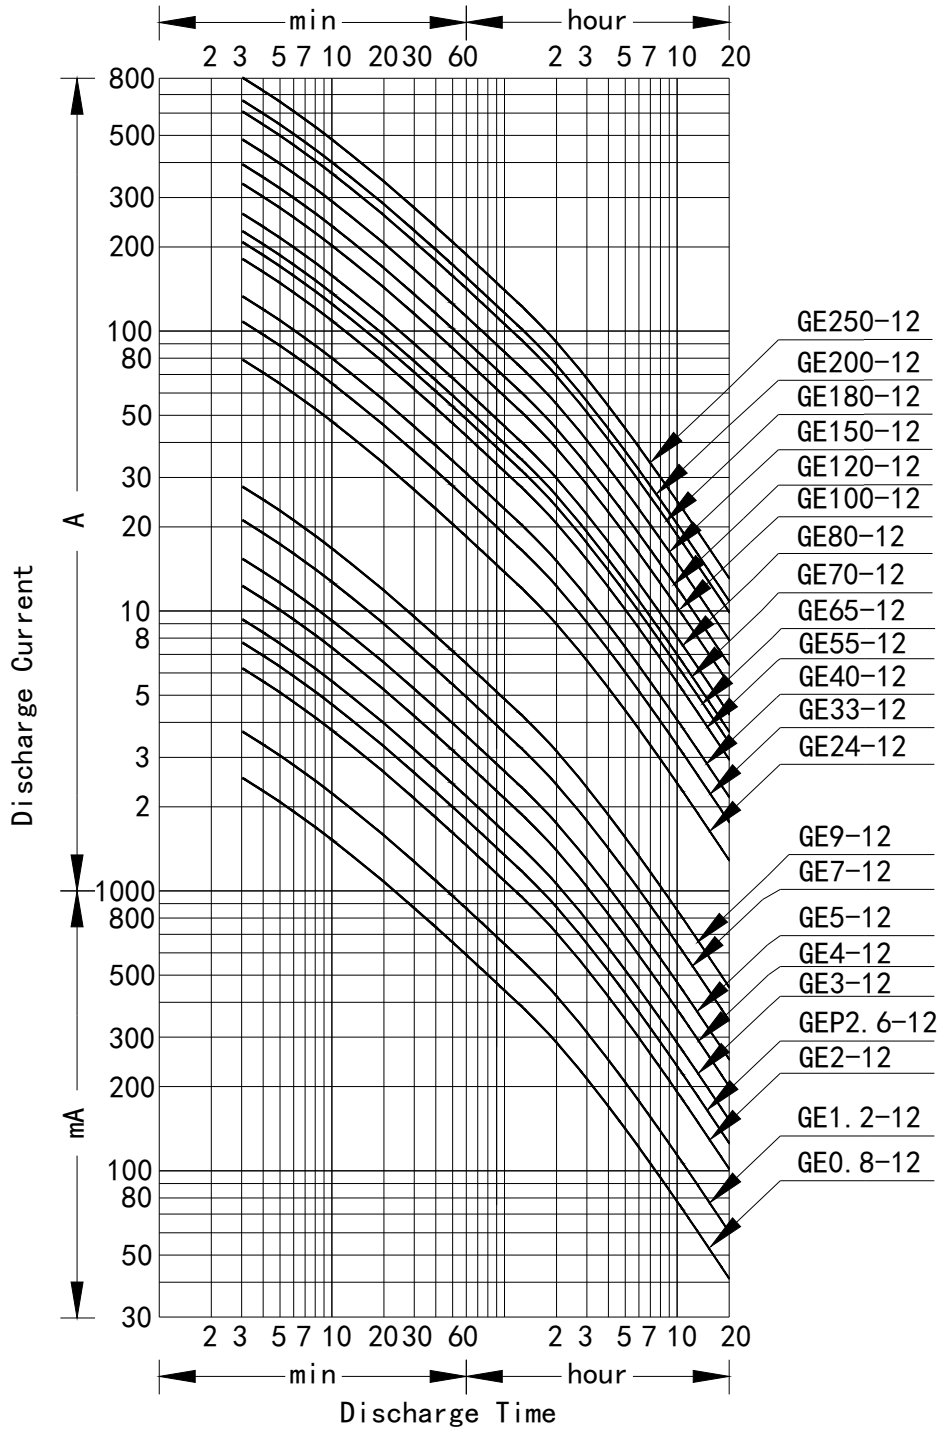

Battery Selection Chart of Discharge Current and Discharge Time

Guangdong JiYi General Electric Co., Ltd.

Overseas sales office Tel: +86-020-84869873 Fax: +86-020-34628335

Domestic sales office Tel: 020-34628335 Fax: 020-34628335